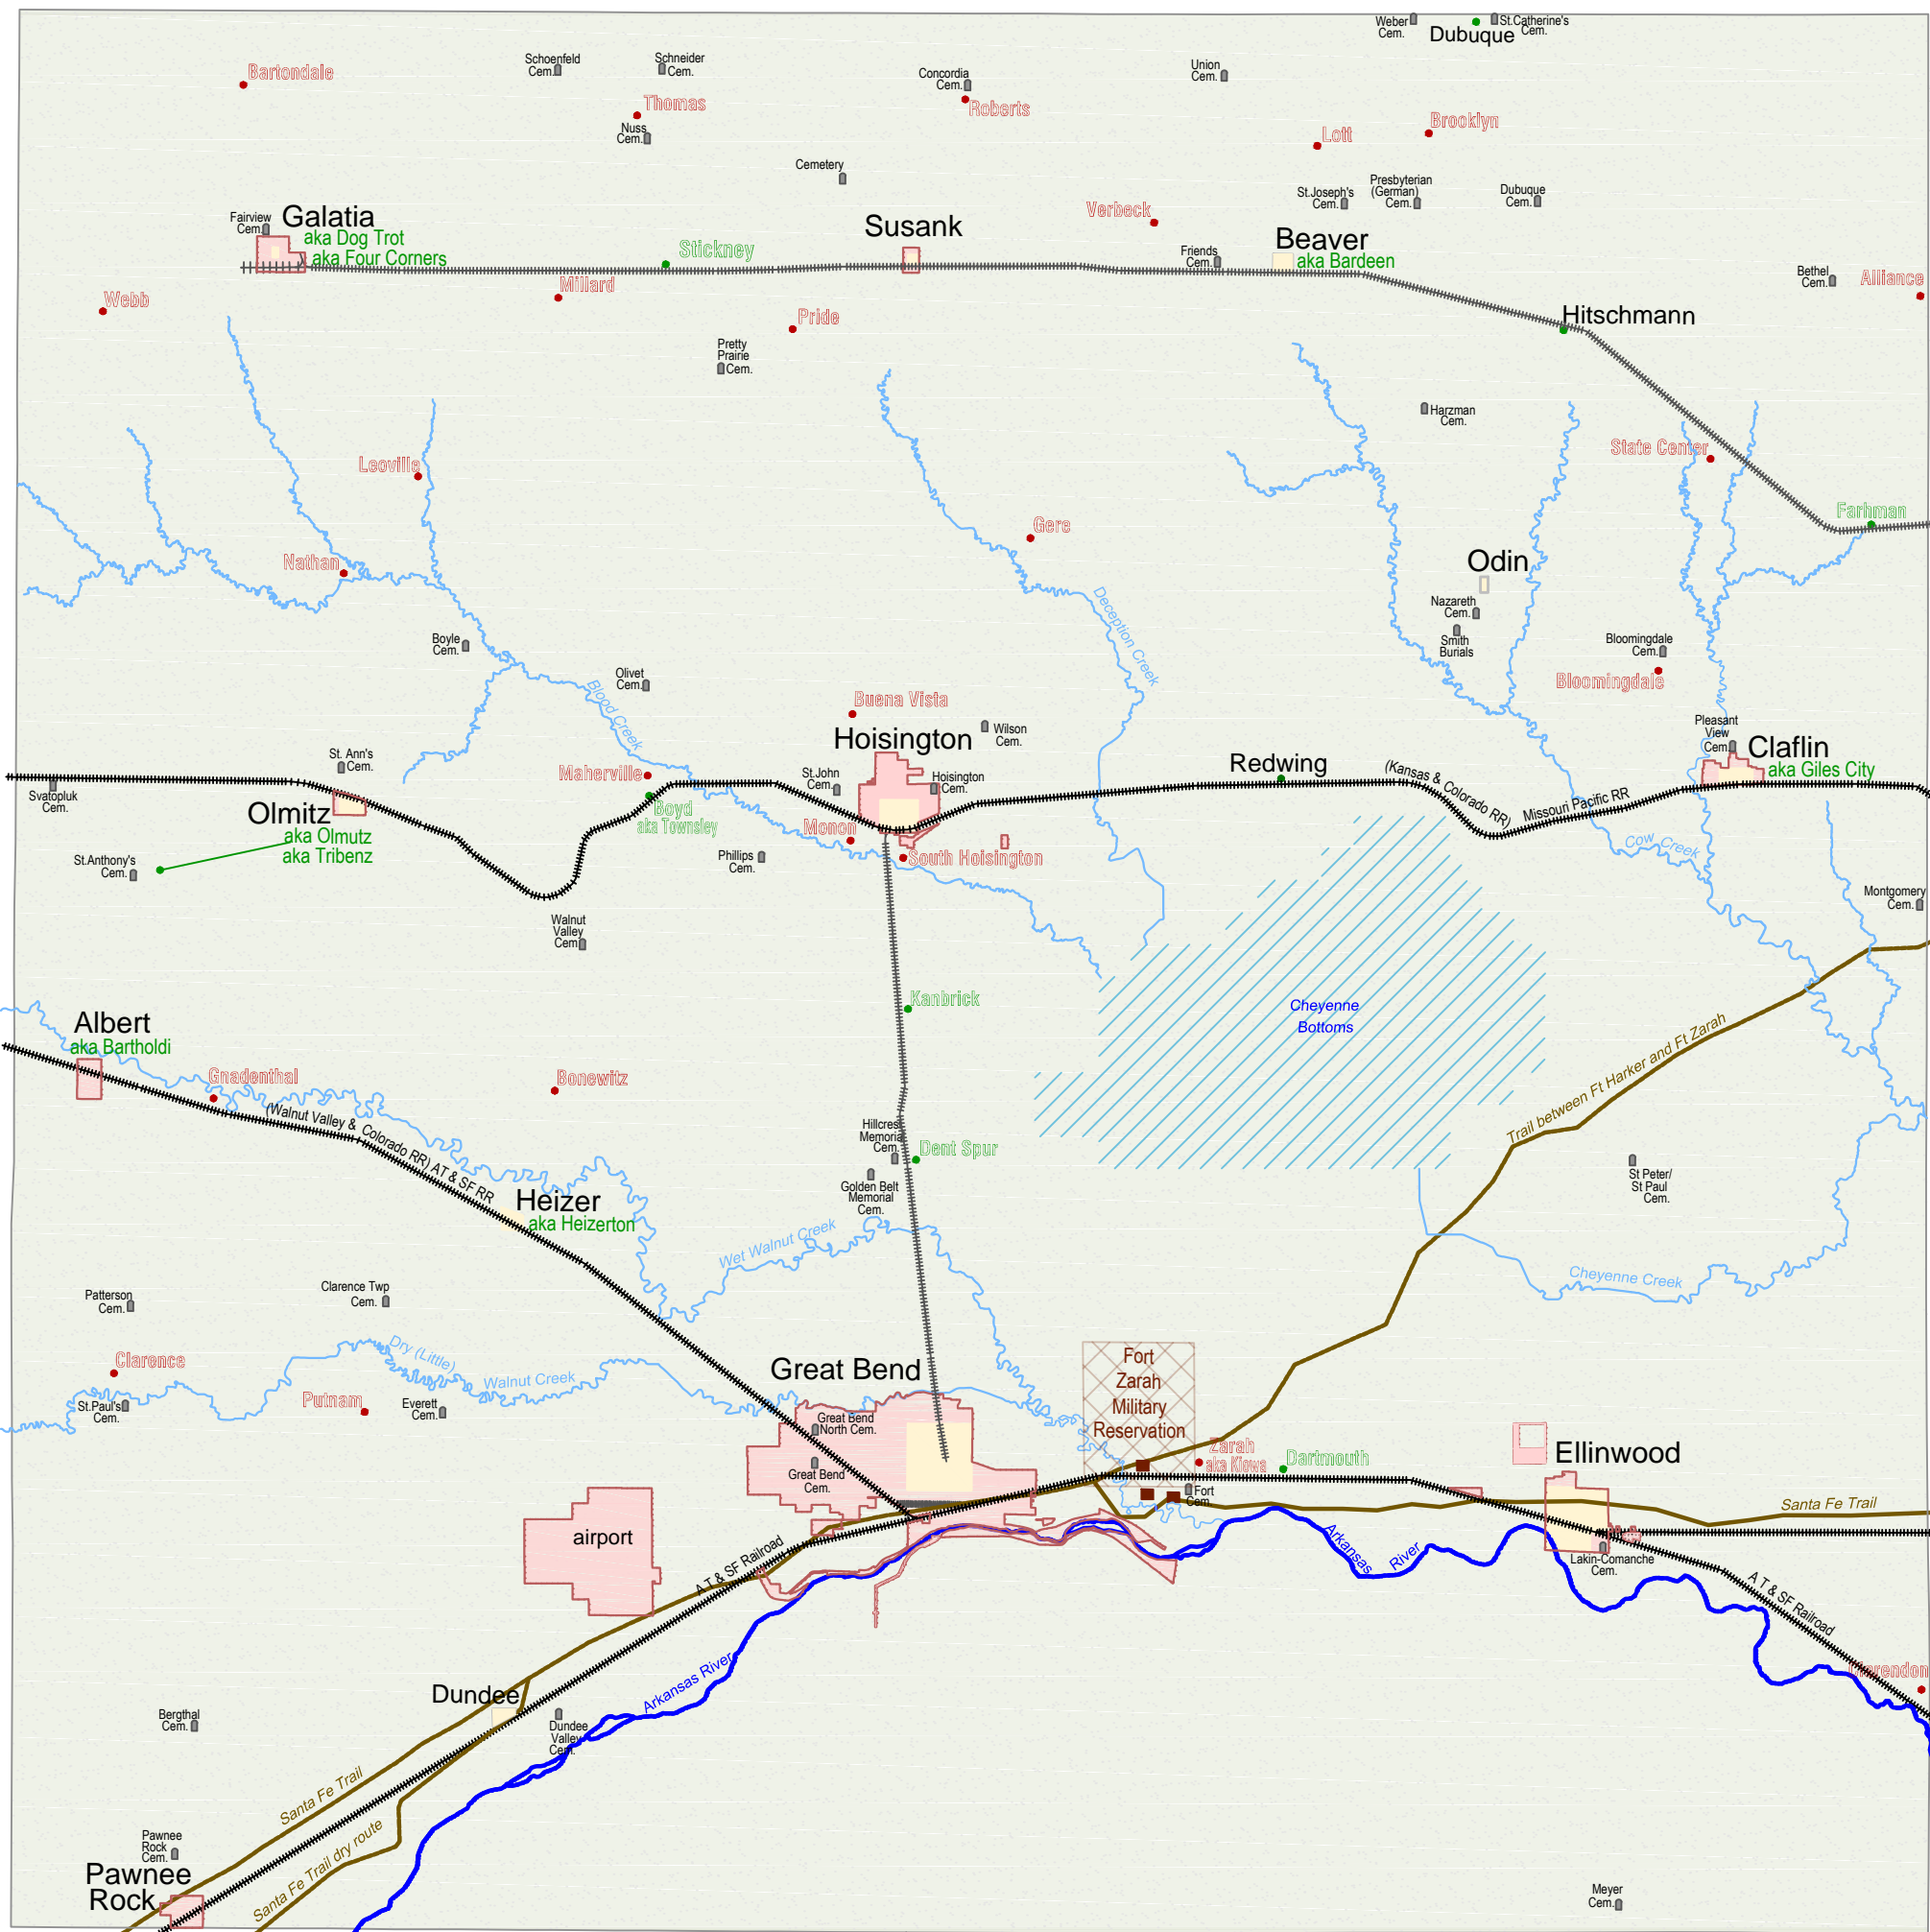

# Historic Barton County Kansas

<b>Odin</b> Current City Name	<b>Railroad Stop</b>	<b>Active Railroad</b>	<b>Cemetery</b>
<b>Current City Boundary</b>	<b>Ghost Town</b>	<b>Abandoned Railroad</b>	<b>Military Fort</b>
<b>Original Town Plat</b>		<b>Historic Trails</b>	