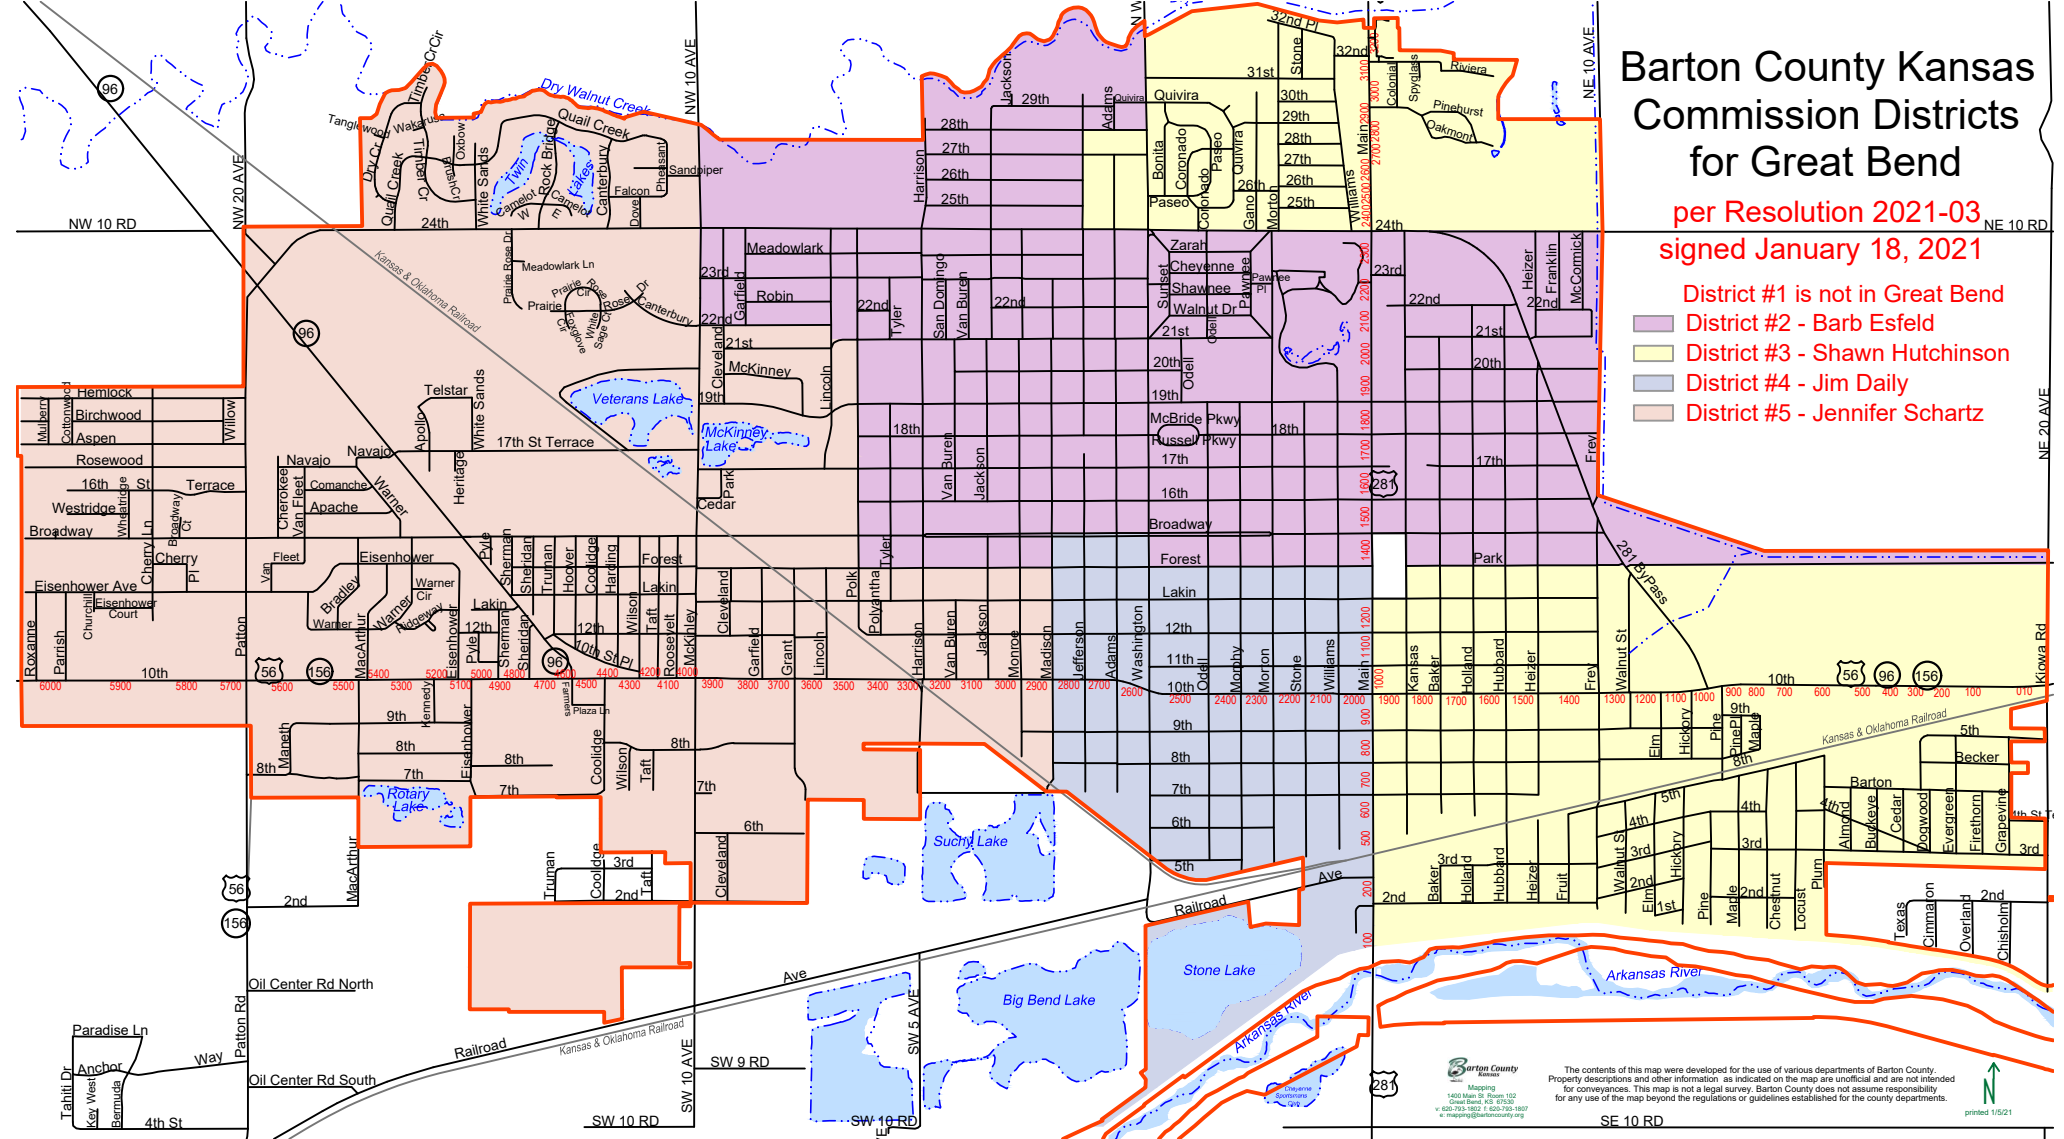

Barton County Kansas Commission Districts for Great Bend

per Resolution 2021-03
signed January 18, 2021

- District #1 is not in Great Bend
- District #2 - Barb Esfeld
- District #3 - Shawn Hutchinson
- District #4 - Jim Daily
- District #5 - Jennifer Schartz

printed 1/5/21