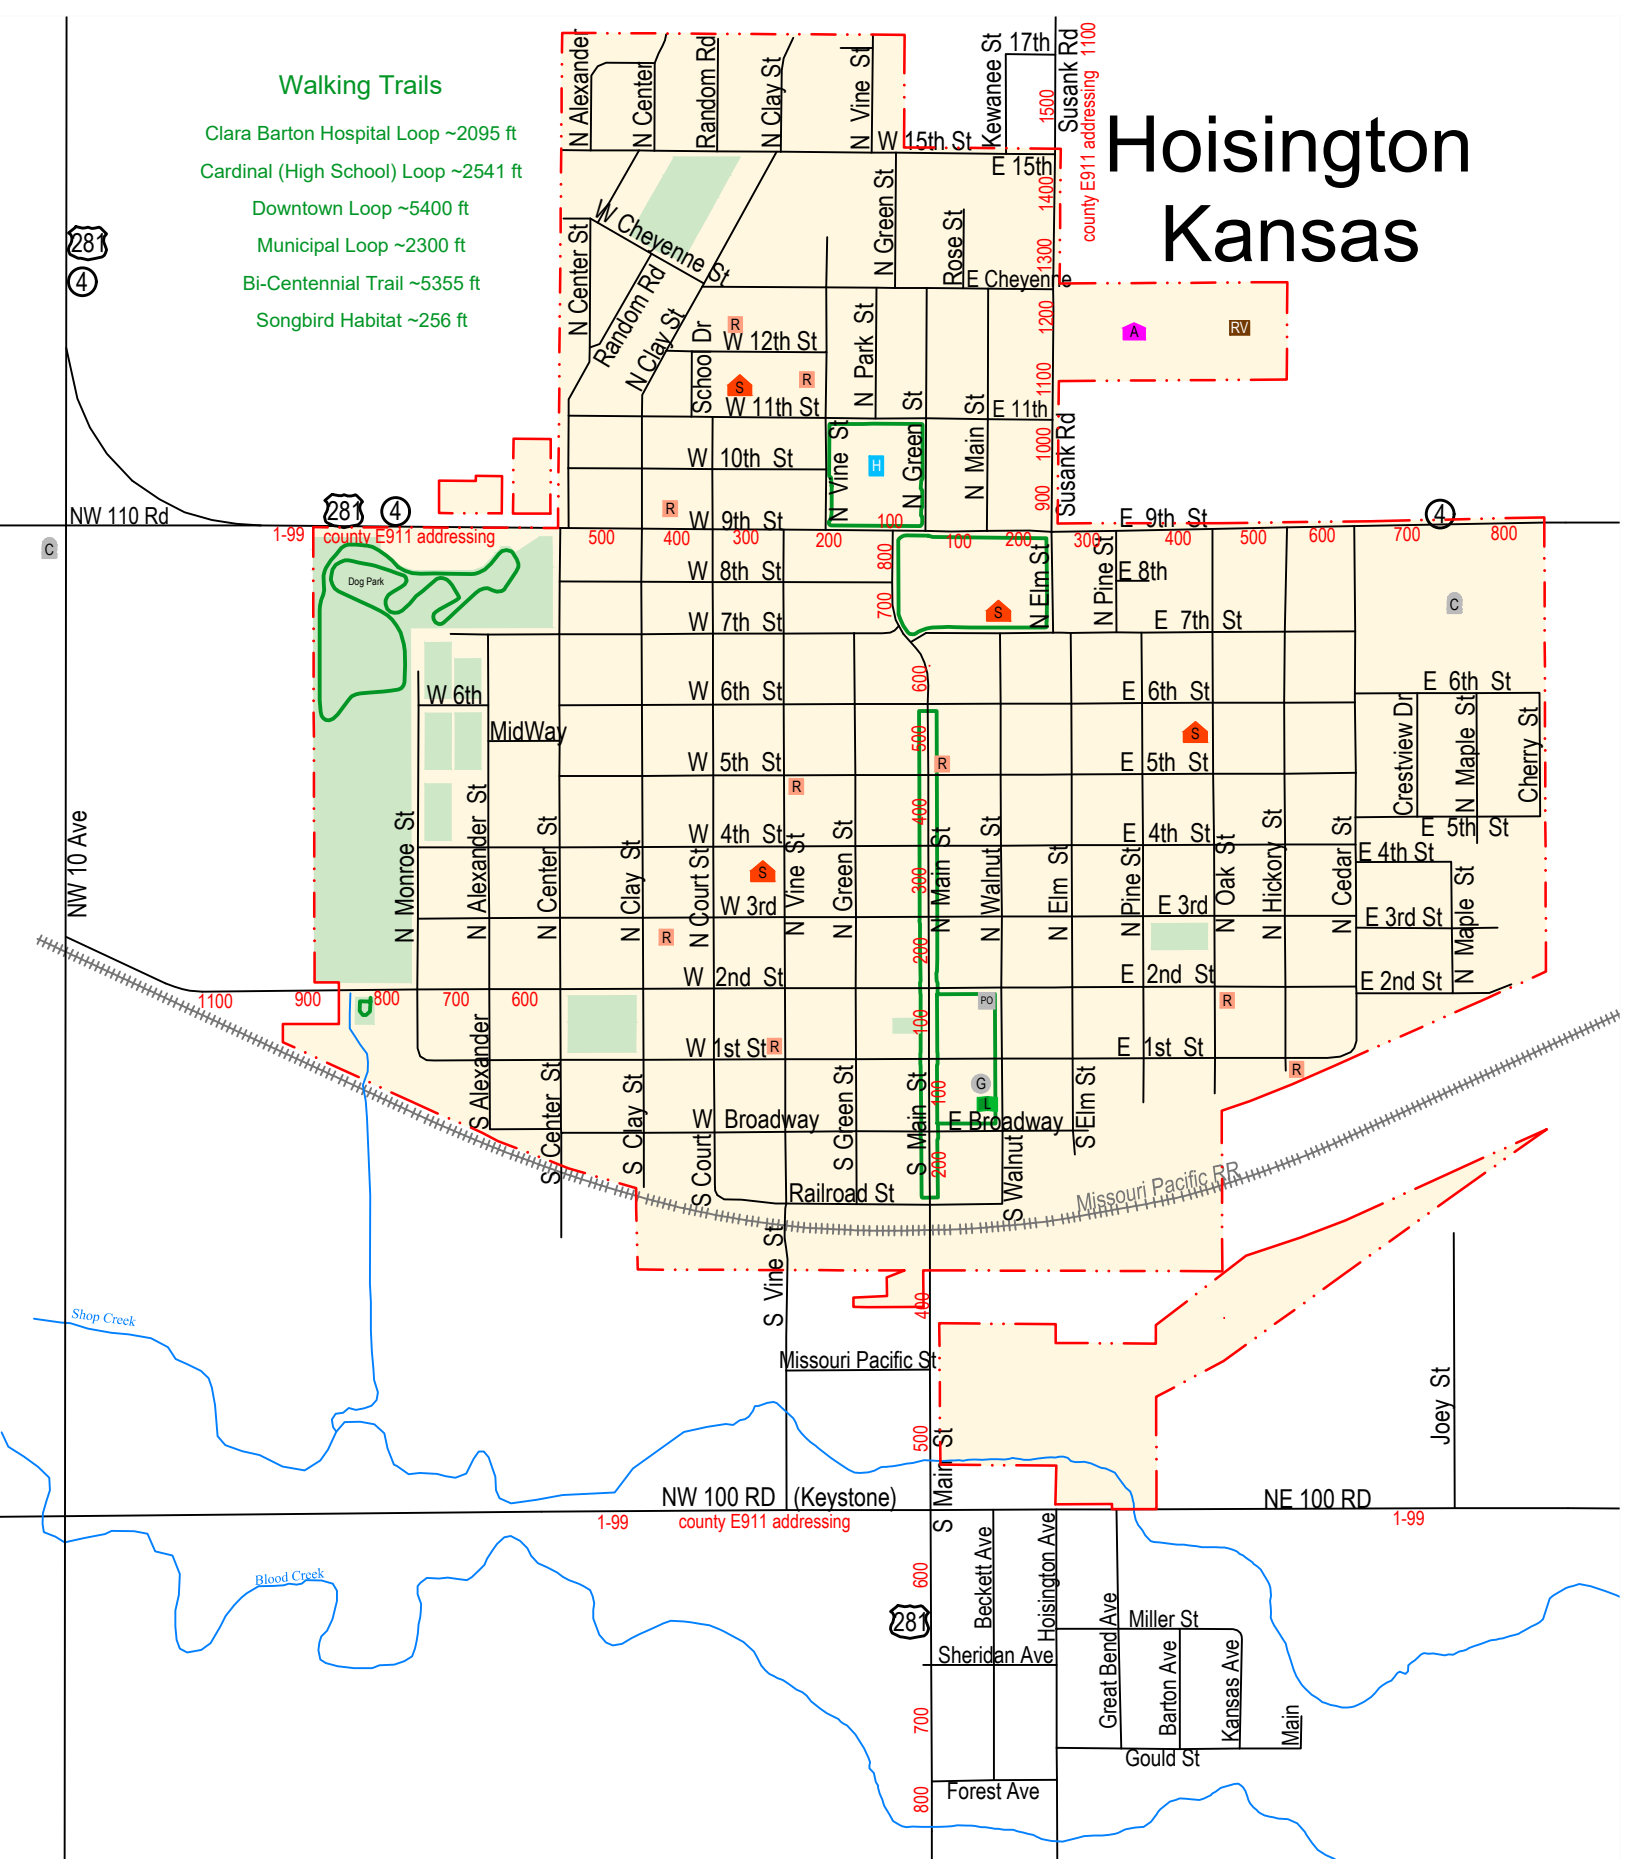

Hoisington Kansas

Walking Trails

- Clara Barton Hospital Loop ~2095 ft
- Cardinal (High School) Loop ~2541 ft
- Downtown Loop ~5400 ft
- Municipal Loop ~2300 ft
- Bi-Centennial Trail ~5355 ft
- Songbird Habitat ~256 ft

City Boundaries	City or County Building	Fire Station	School	Post Office	Church	Walking Trail
Park	Hospital/Medical Facility	Police Station	Activity Center	Library	Cemetery	