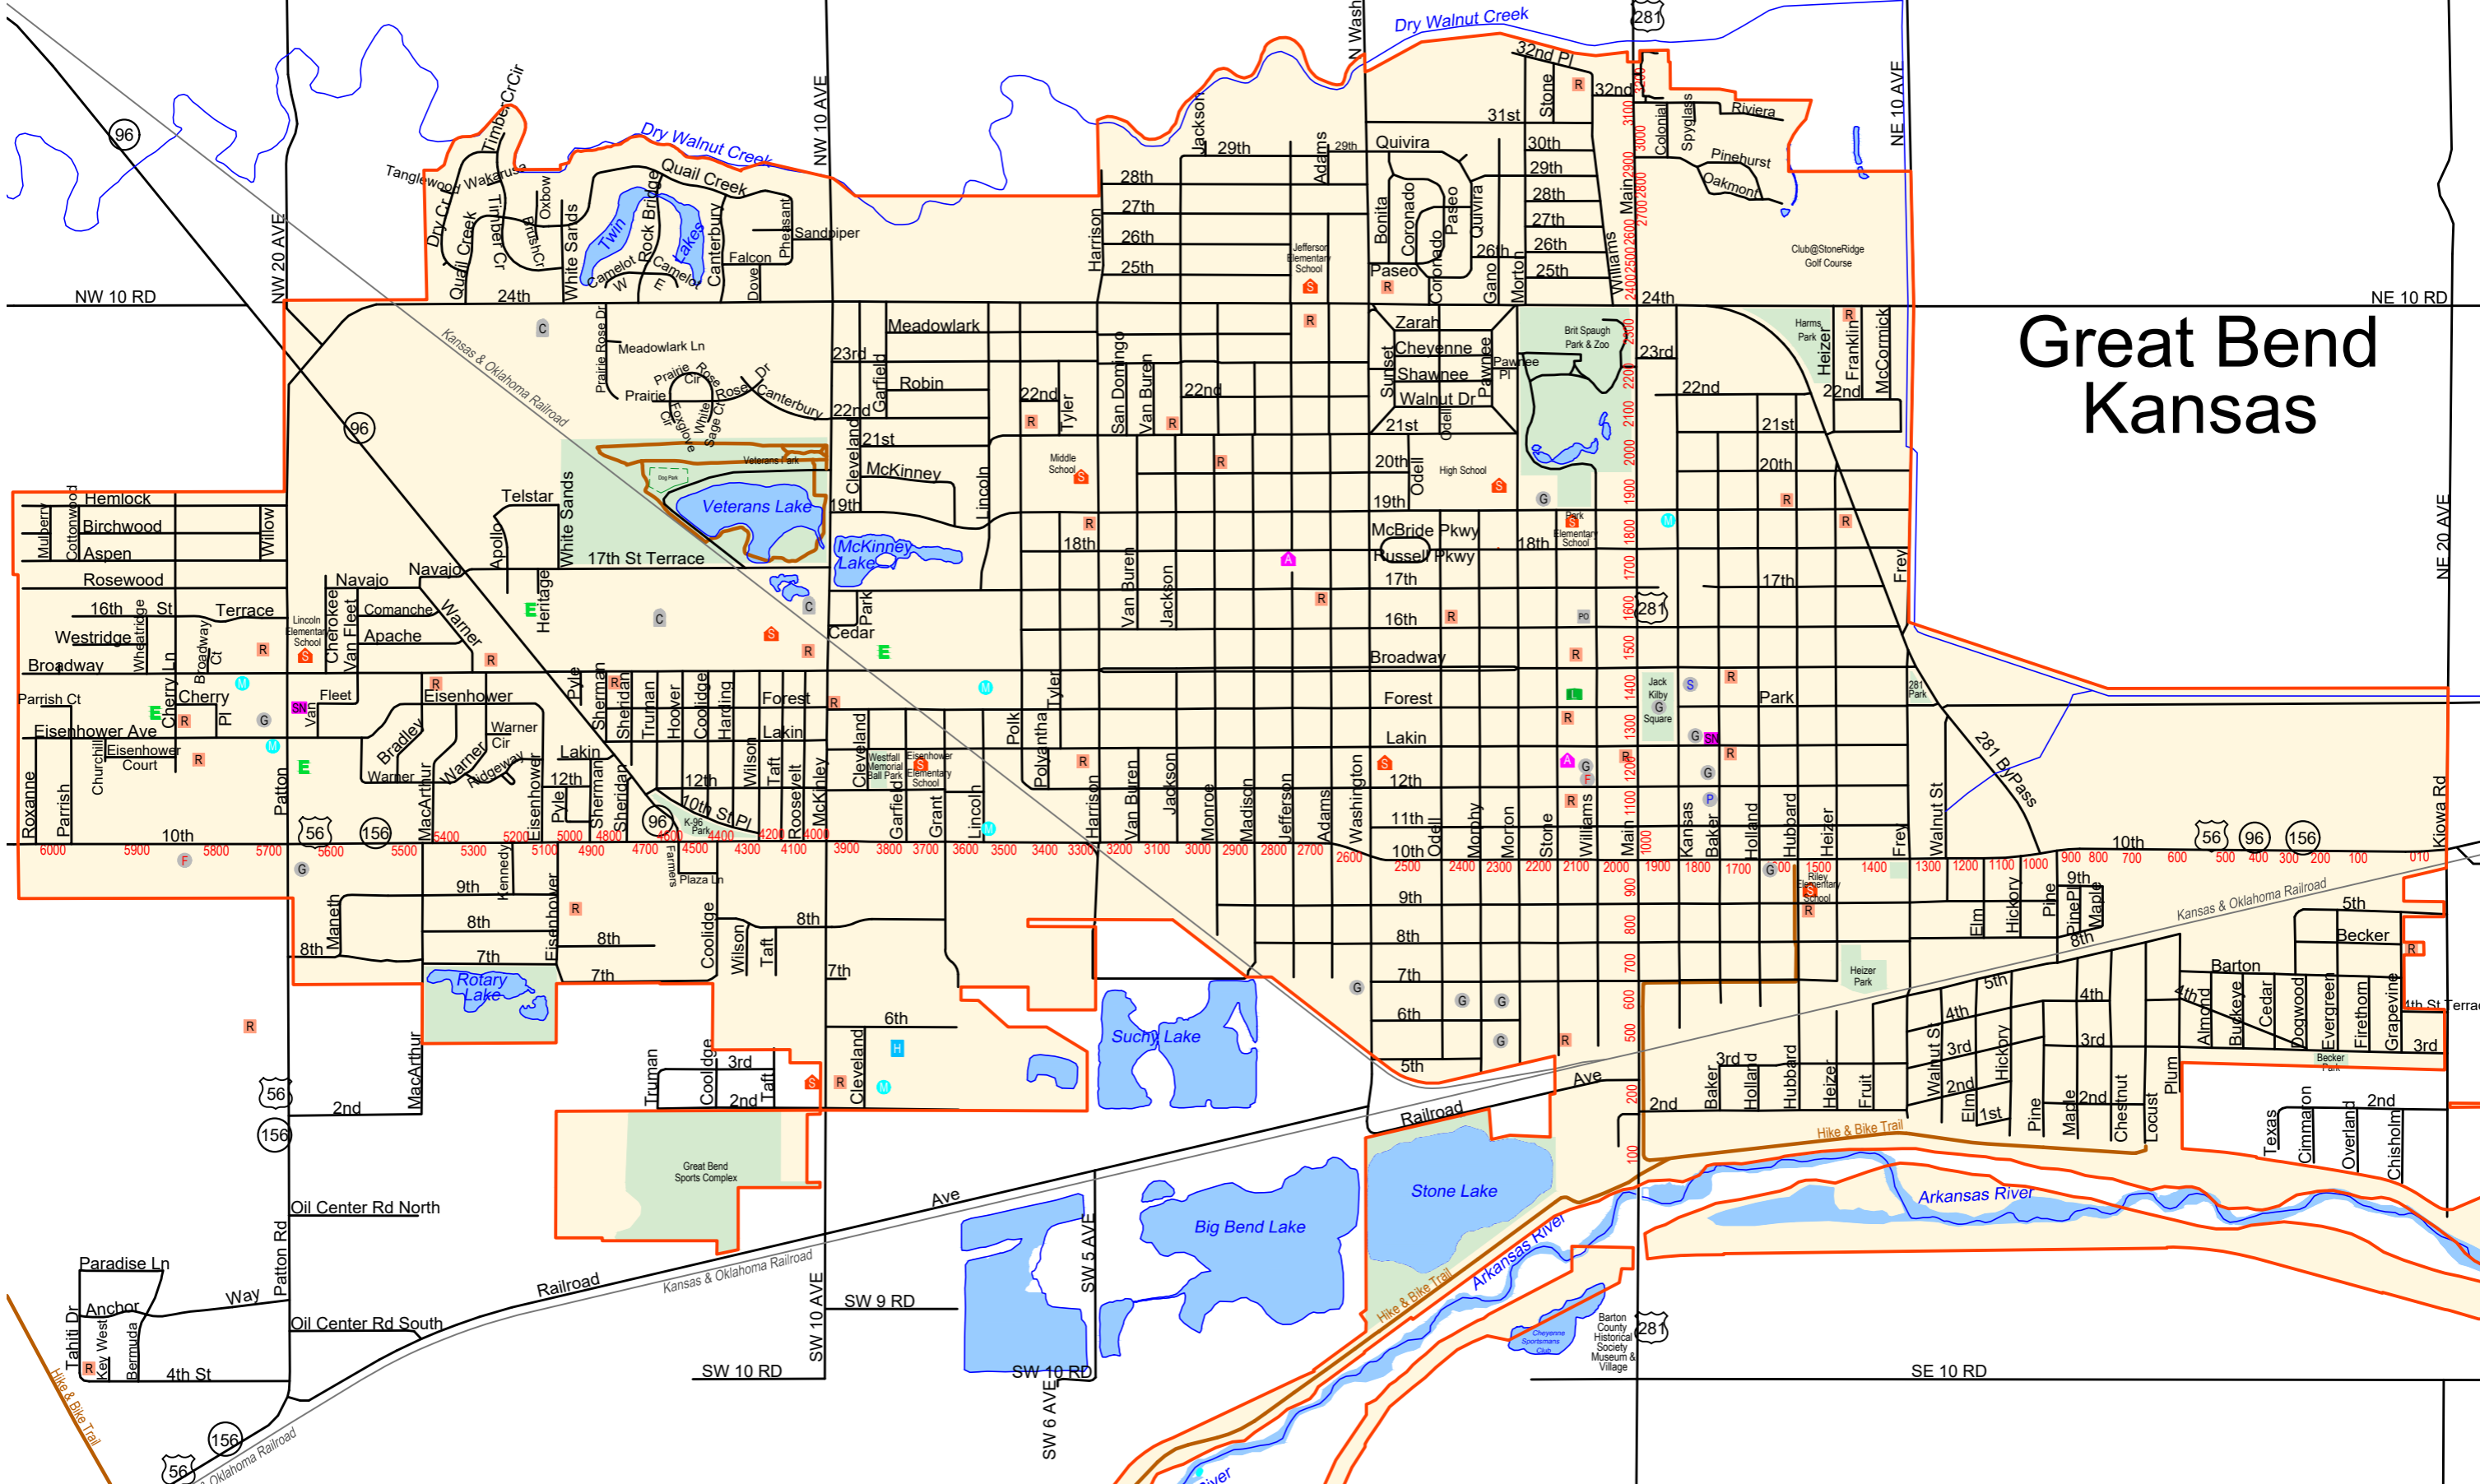

Great Bend Kansas

- City Boundaries
- Park
- City or County Building
- Fire Station
- Hospital/Medical Facility
- Police Station
- School
- Activity Center
- Post Office
- Library
- Church
- Cemetery
- Walking Trail

The contents of this map were developed for the use of various departments of Barton County. Property descriptions and other information as indicated on the map are unofficial and are not intended for conveyances. This map is not a legal survey. Barton County does not assume responsibility for any use of the map beyond the regulations or guidelines established for the county departments.