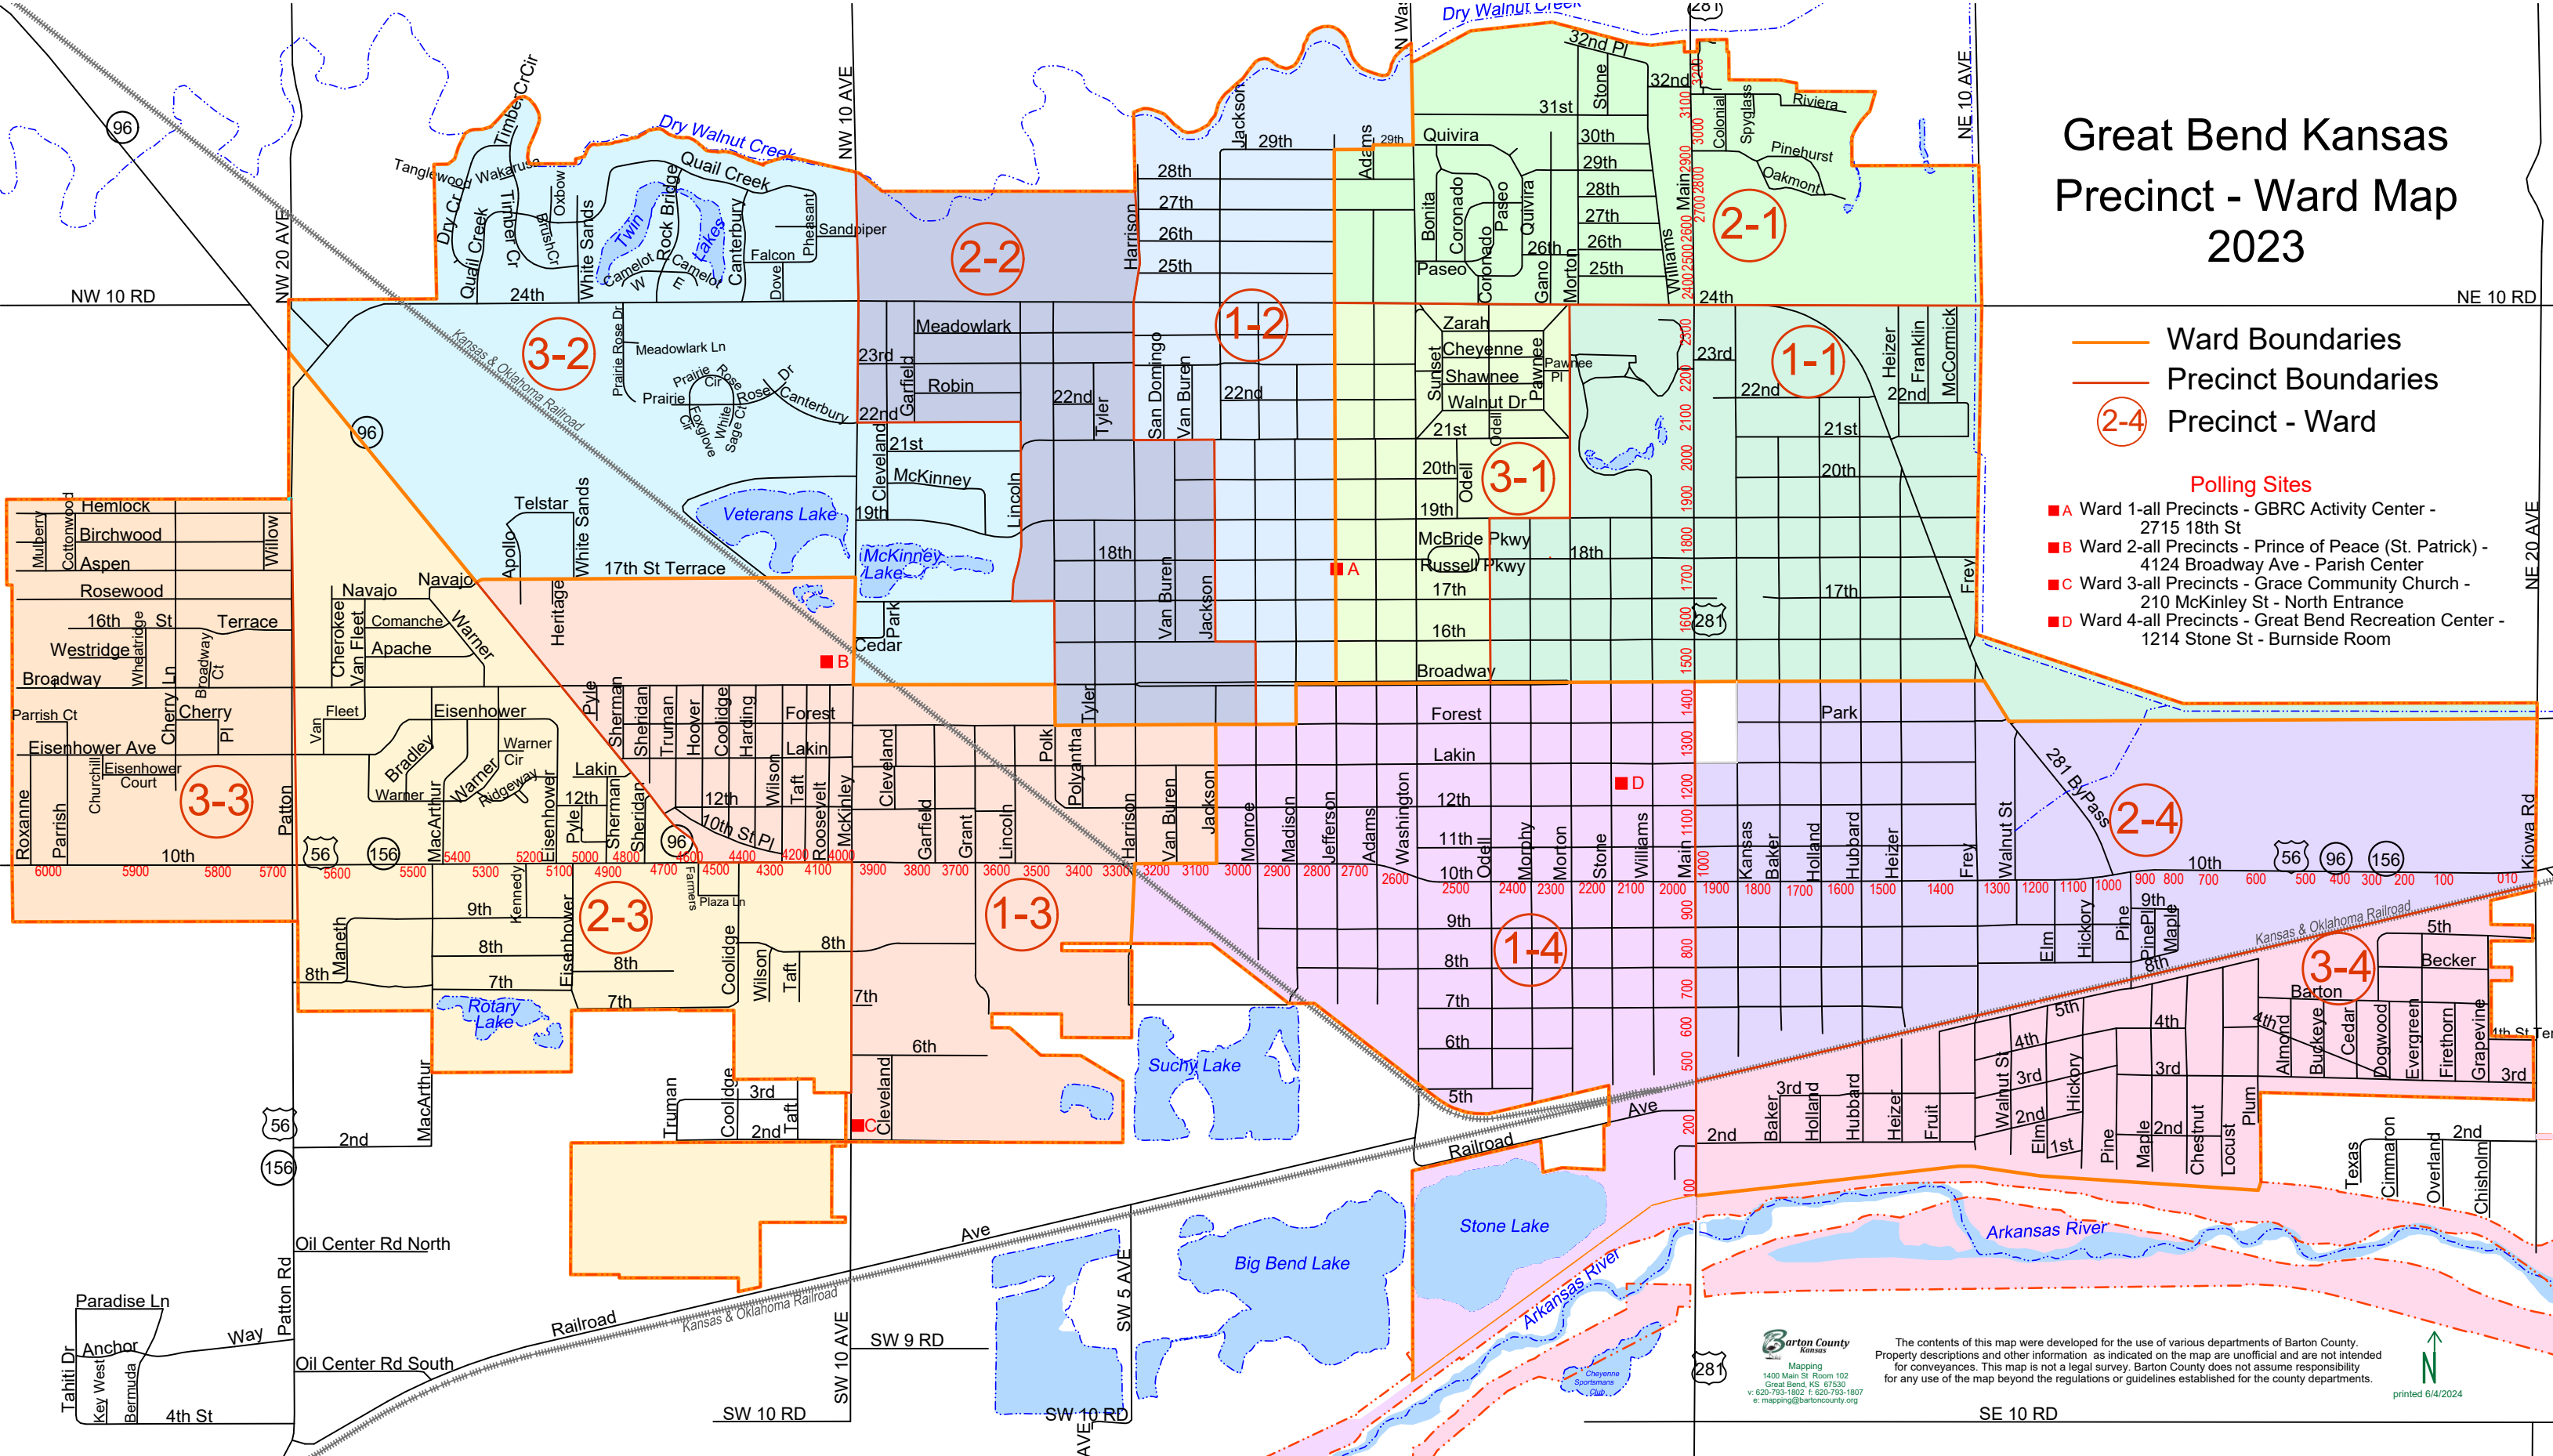

Great Bend Kansas Precinct - Ward Map 2023

- Ward Boundaries
- Precinct Boundaries
- Precinct - Ward

Polling Sites

- A Ward 1-all Precincts - GBRC Activity Center - 2715 18th St
- B Ward 2-all Precincts - Prince of Peace (St. Patrick) - 4124 Broadway Ave - Parish Center
- C Ward 3-all Precincts - Grace Community Church - 210 McKinley St - North Entrance
- D Ward 4-all Precincts - Great Bend Recreation Center - 1214 Stone St - Burnside Room

Barton County
Kansas
Mapping
1400 Main St Room 102
Great Bend, KS 67530
v: 620-793-1892 f: 620-793-1807
e: mapping@bartoncounty.org

The contents of this map were developed for the use of various departments of Barton County. Property descriptions and other information as indicated on the map are unofficial and are not intended for conveyances. This map is not a legal survey. Barton County does not assume responsibility for any use of the map beyond the regulations or guidelines established for the county departments.