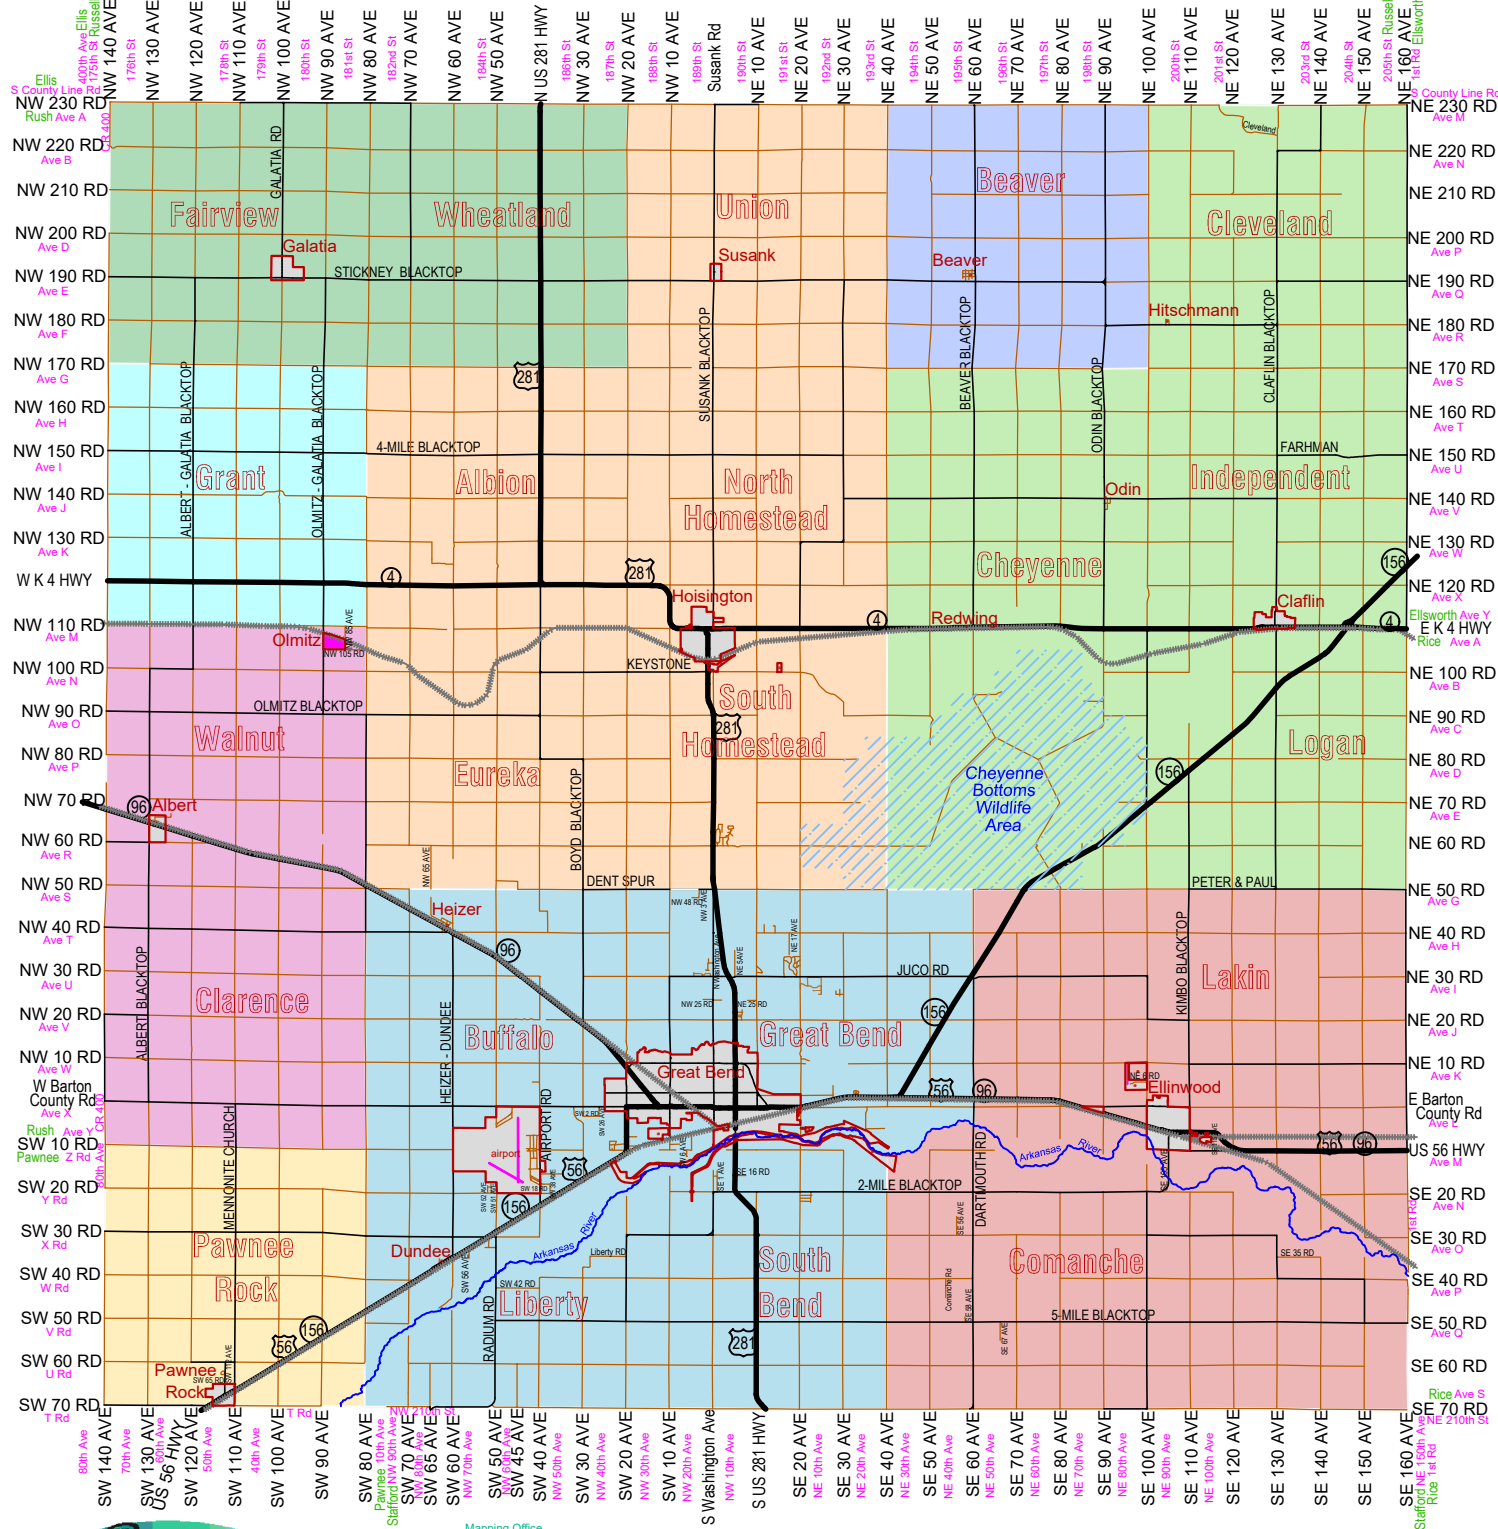

Barton County Kansas

Fire Department Response Areas & Radio Numbers

- 16- Galatia
- 19- Hoisington
- 17- Beaver
- 18- Claflin
- 11- Ellinwood
- 800- Otis
- 15- Olmitz
- 14- Albert
- 13- Pawnee Rock
- 12- Great Bend

911 addresses reflect the distance from the E/W & N/S dividing roads in 1/100's of a mile.
The E/W dividing road is Washington Ave-Susank Rd. The N/S dividing road is Barton County Rd. The even number addresses are on the east and north sides of the road and the odd numbers are on the west and south sides of the road.
ex: 245 NE 30 Rd (BCCC) is almost 2.5 miles east of N Washington Ave on the south side.