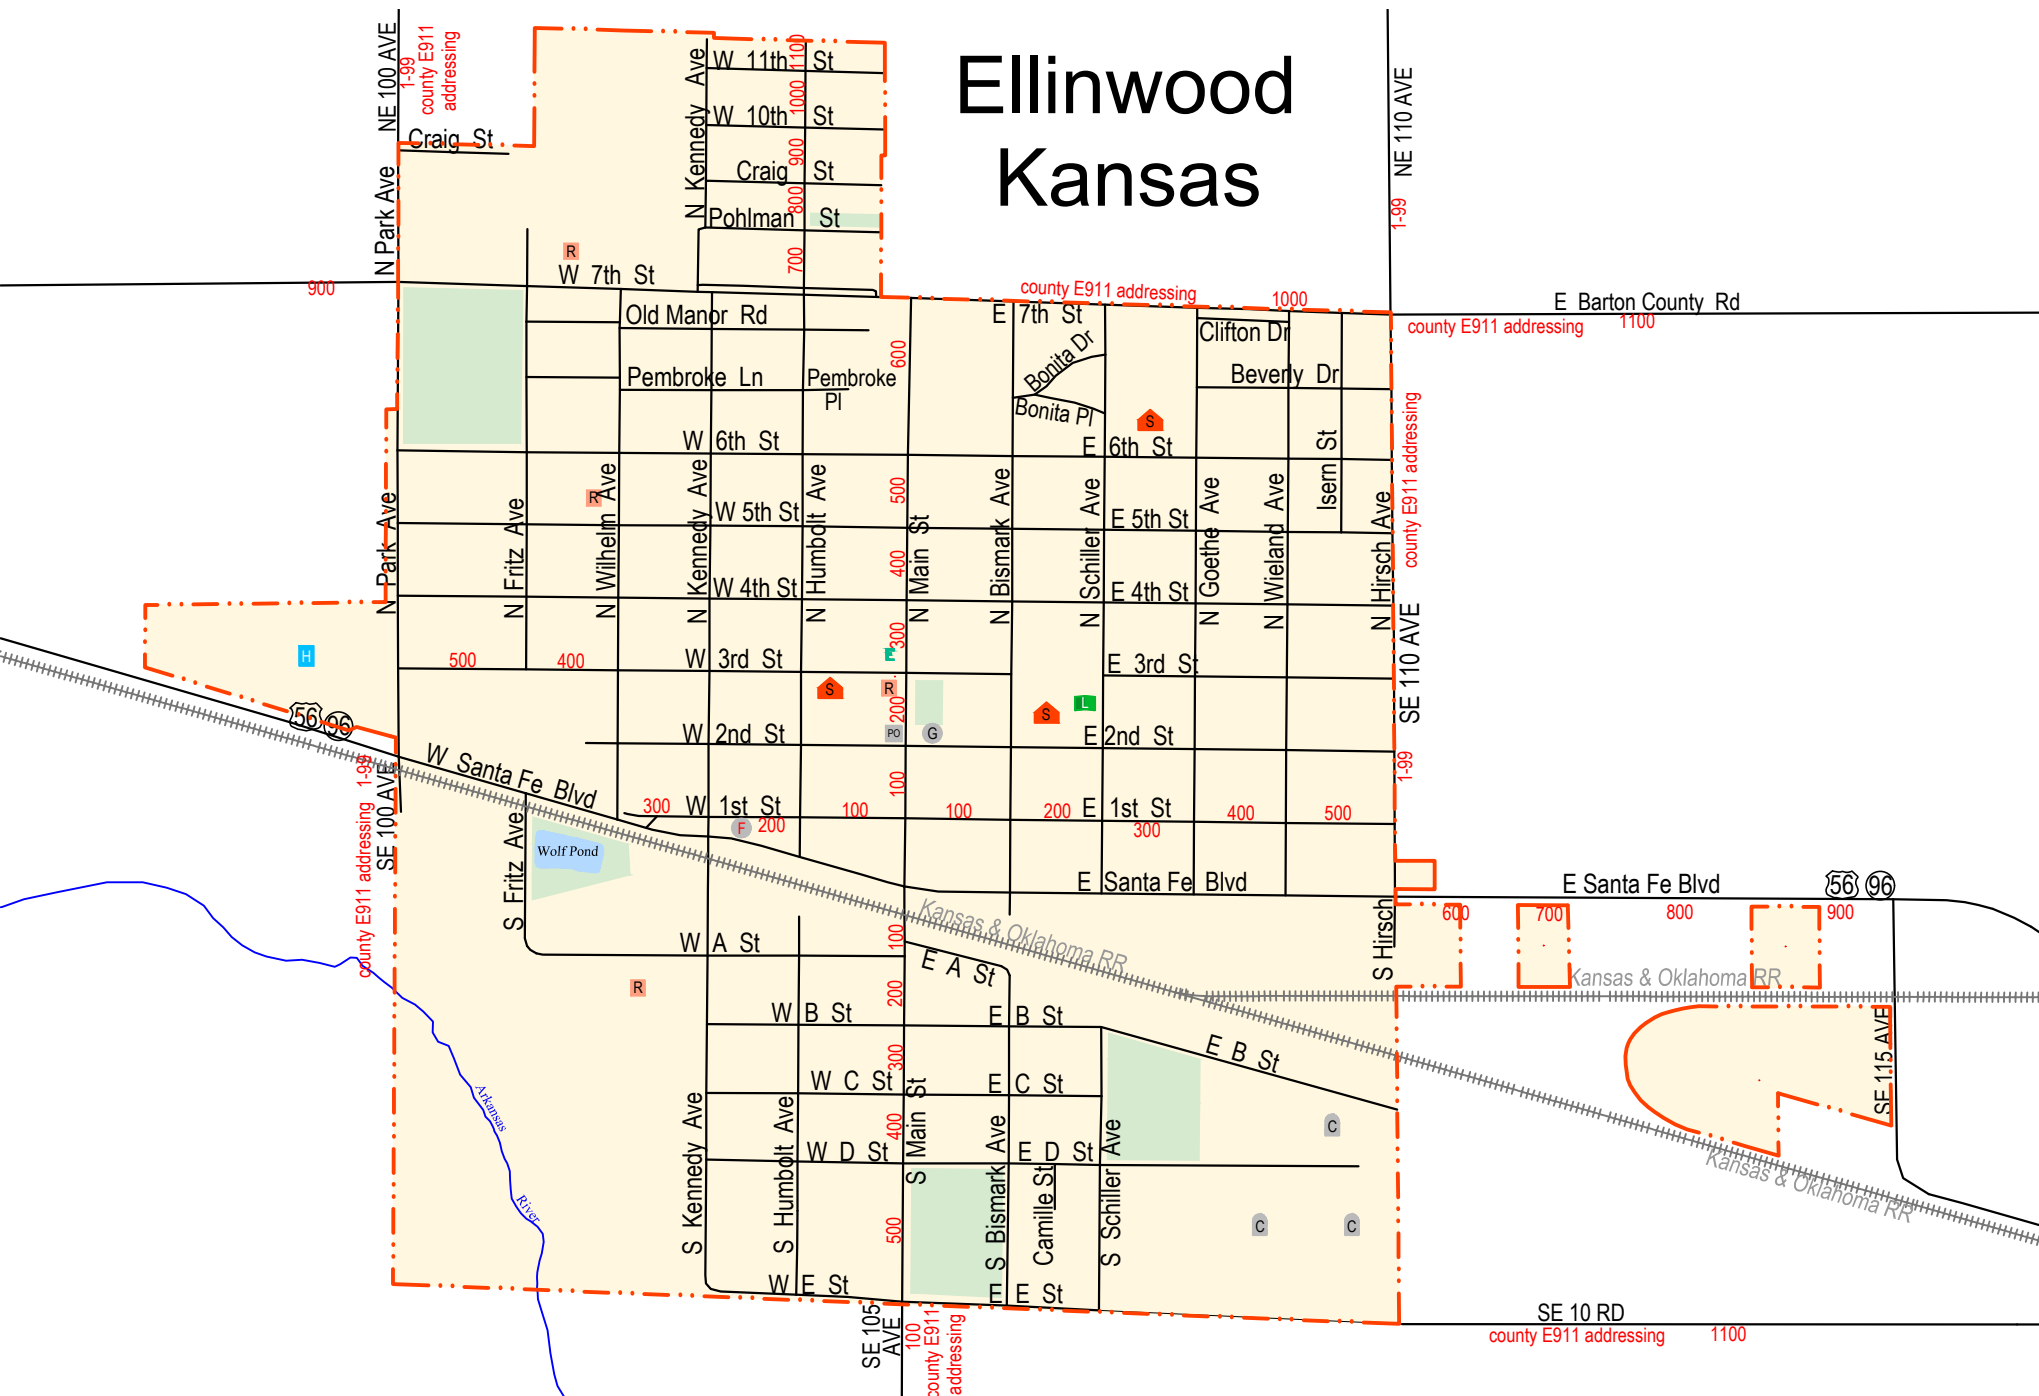

Ellinwood Kansas

City Boundaries	City or County Building	Fire Station	School	Post Office	Church	RV Park
Park	Hospital/Medical Facility	Police Station	Activity Center	Library	Cemetery	Walking Trails

Mapping Office
 1400 Main St Rm 102 Great Bend, KS 67530
 620-793-1802 mapping@bartoncounty.org

The contents of this map were developed for the use of the various departments of Barton County. Property descriptions and other information as indicated on the map are unofficial and are not intended for conveyances. This map is not a legal survey. Barton County does not assume responsibility for any use of the map beyond the regulations or guidelines established for the county departments.