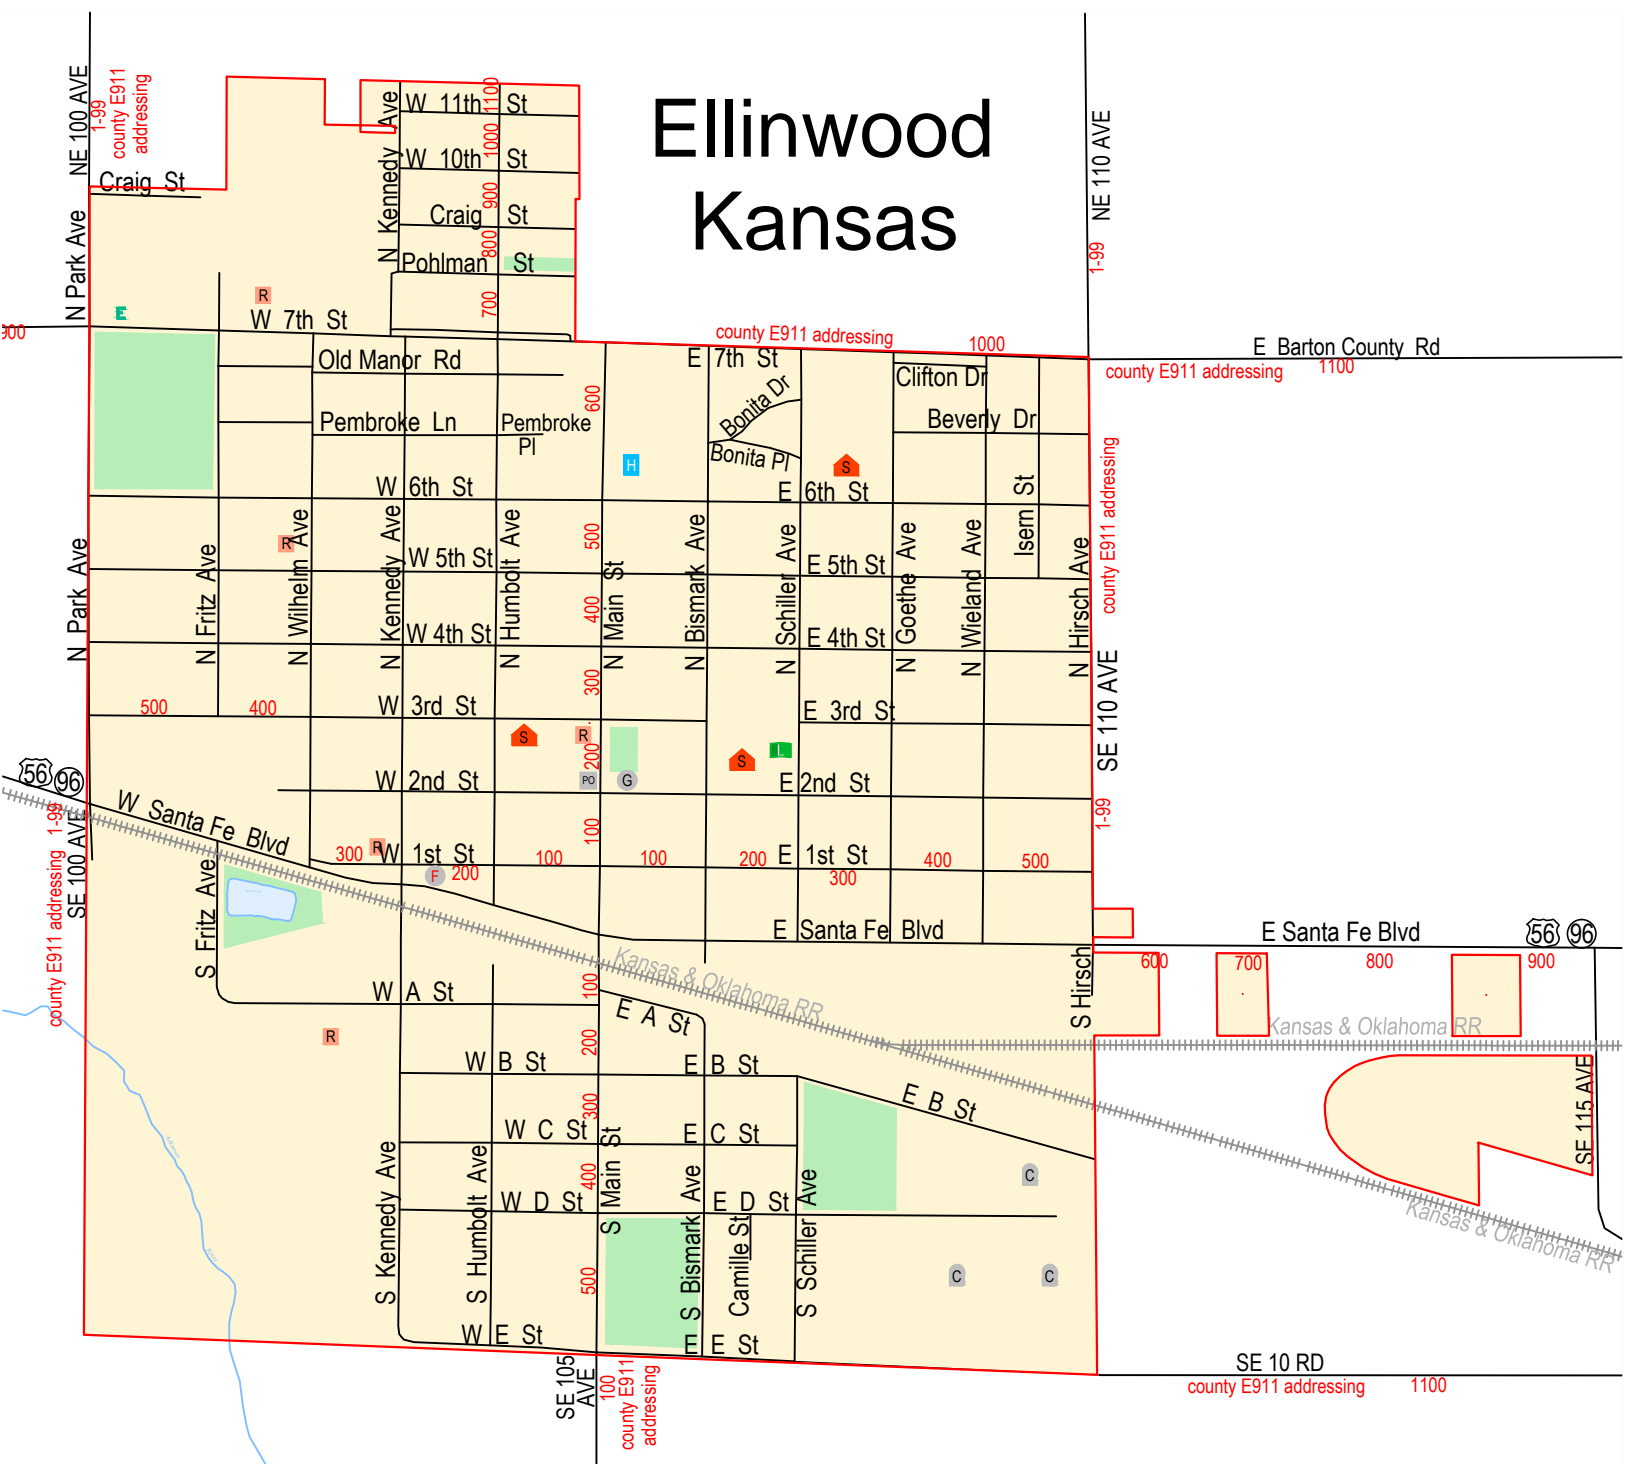

Ellinwood Kansas

City Boundaries	City or County Building	Fire Station	School	Post Office	Church	Walking Trail
Park	Hospital/Medical Facility	Police Station	Activity Center	Library	Cemetery	

Mapping
1400 Main St Rm 102 Great Bend, KS 67530
v: 620-793-1802 f: 620-793-1807 e: mapping@bartoncounty.org

The contents of this map were developed for the use of various departments of Barton County. Property descriptions and other information as indicated on the map are unofficial and are not intended for conveyances. This map is not a legal survey. Barton County does not assume responsibility for any use of the map beyond the regulations or guidelines established for the county departments.