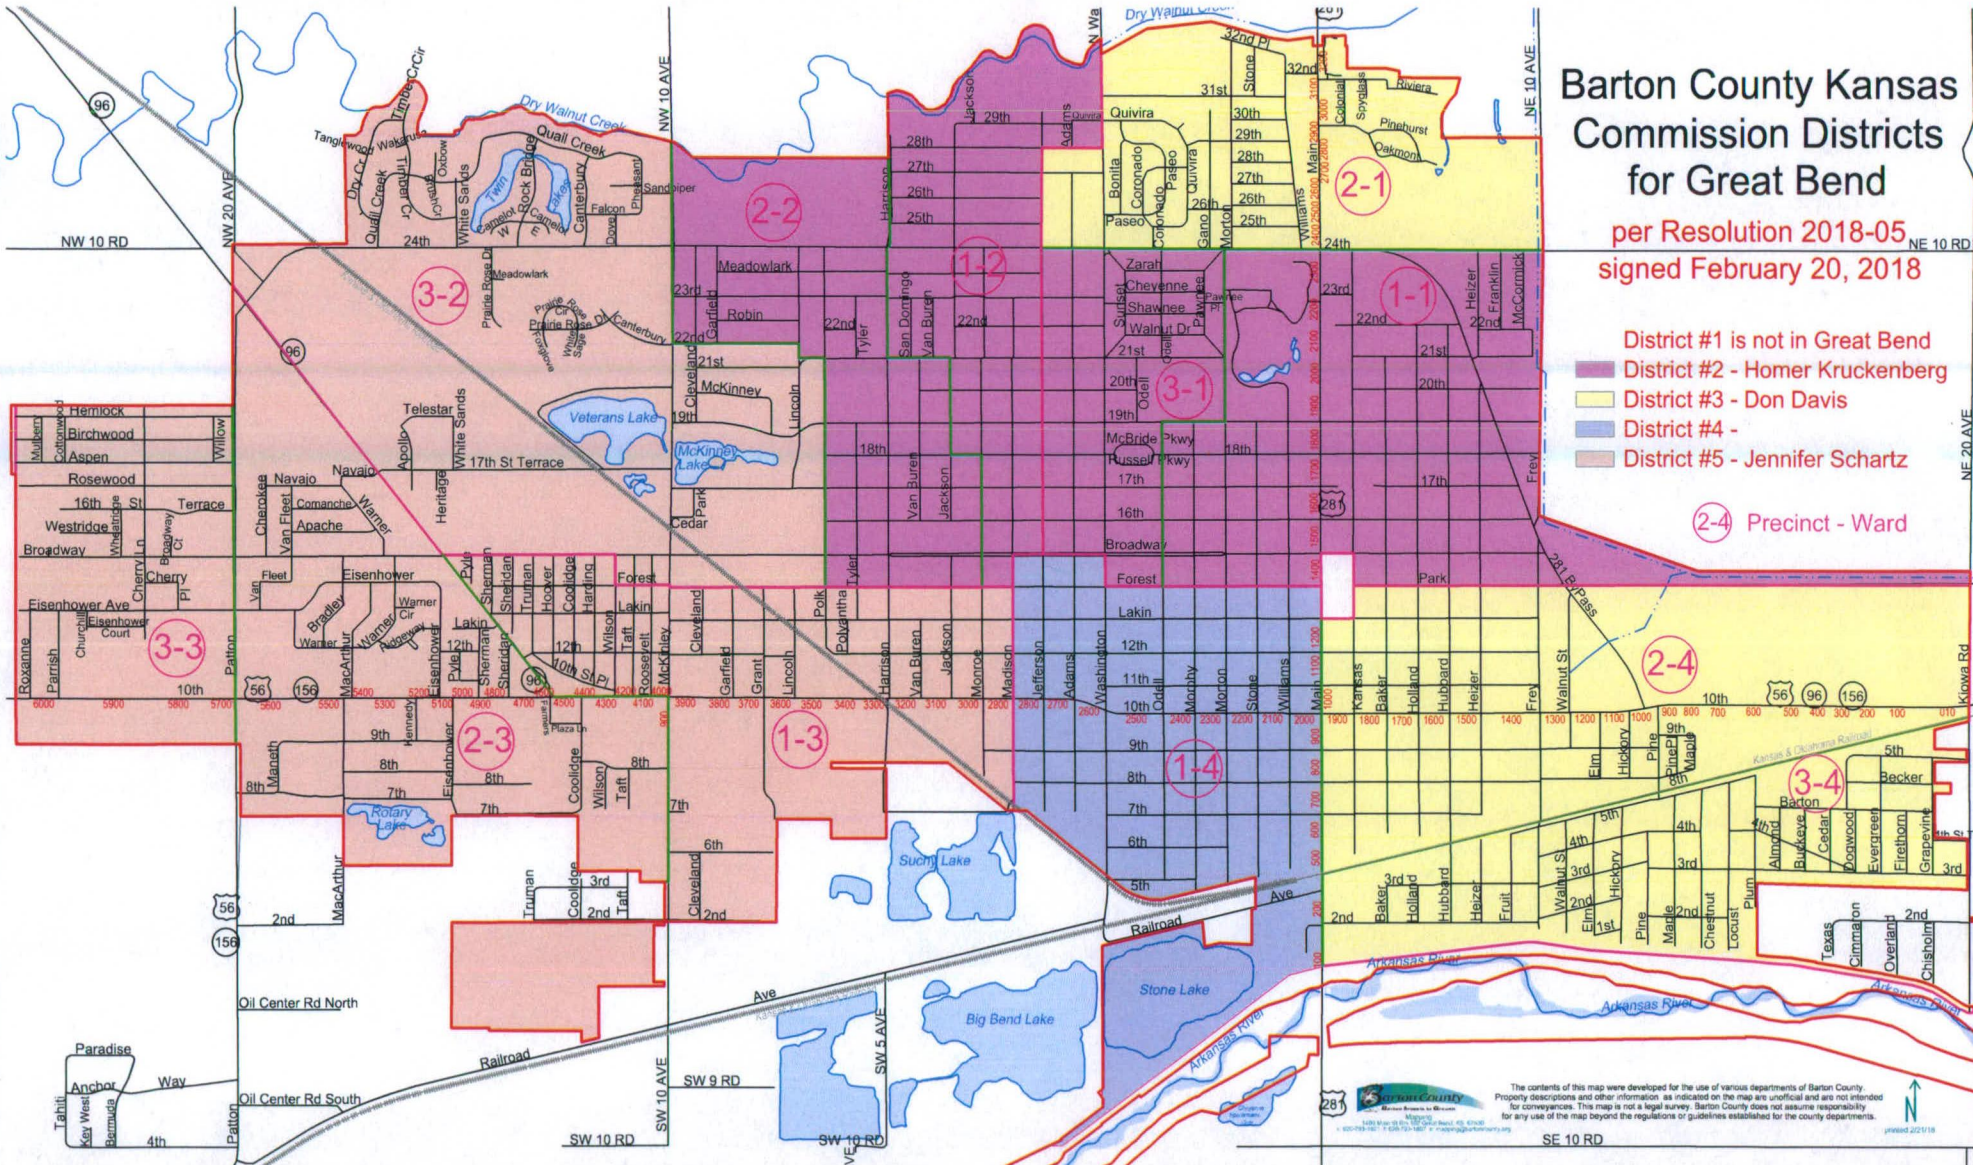

Barton County Kansas Commission Districts for Great Bend

per Resolution 2018-05
signed February 20, 2018

- District #1 is not in Great Bend
- District #2 - Homer Kruckenberg
- District #3 - Don Davis
- District #4 -
- District #5 - Jennifer Schartz

②-4 Precinct - Ward